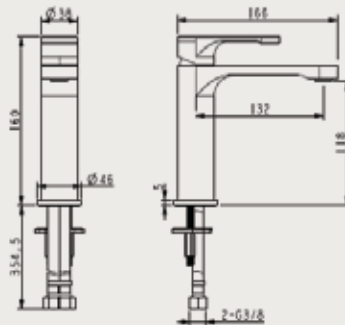

TECHNICAL DRAWING

Royal Ceramics Lanka PLC.

No.20, R.A. De Mel Mawatha, Colombo 03, Sri Lanka.

☎ 076 6 223 344 ✉ info@rcl.lk 🌐 www.rocell.com

FOLLOW US

** Dimensions of fixtures are nominal and may vary within the range of tolerance. These measurements are subject to change or cancellation. No responsibility is assumed for use of superseded or voided leaflet.